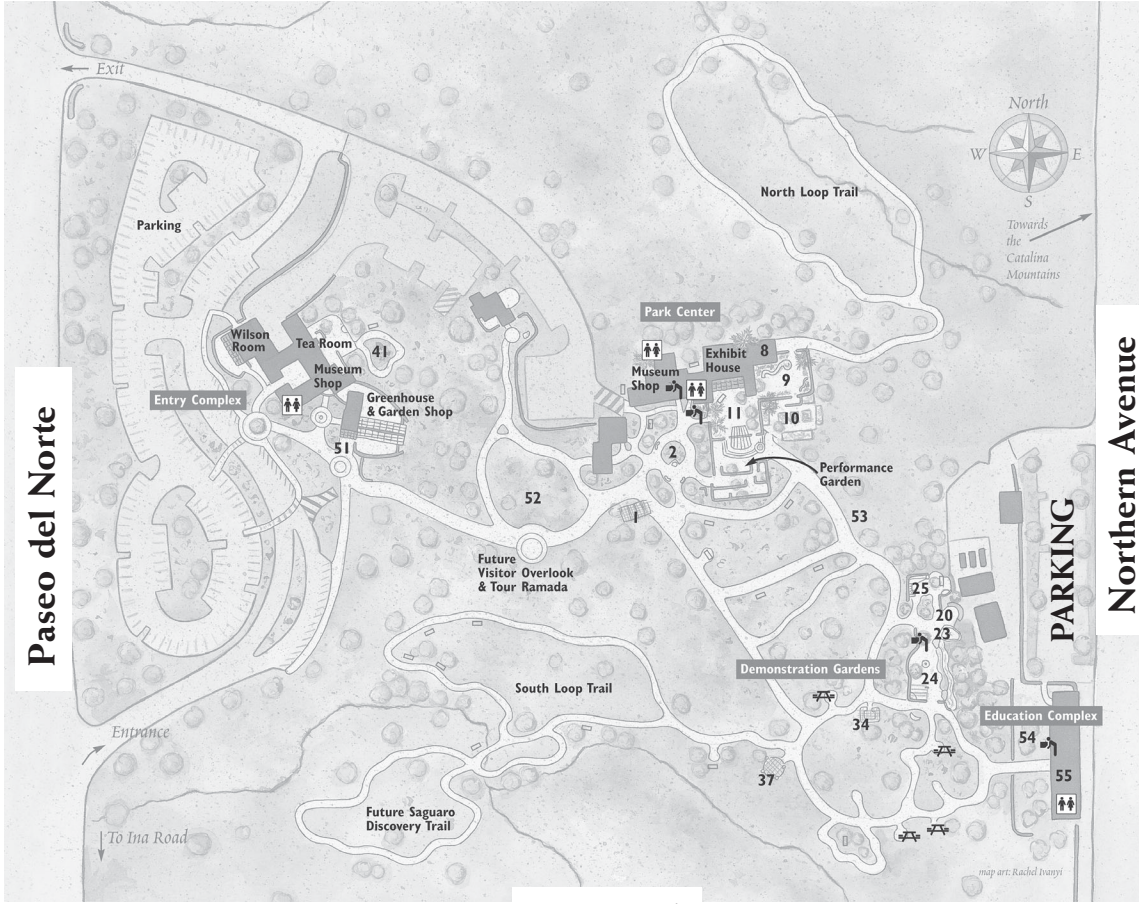

Paseo del Norte

Ina Road

Northern Avenue

For events taking place in Tohono Chul Park's Education Center (#55), please park off Northern Avenue next to the building. Northern Avenue is the first right on Ina Road just past the Oracle Road intersection. Please note: Northern Avenue does NOT go through to Magee; you must enter from Ina Road.

Oracle Road > >